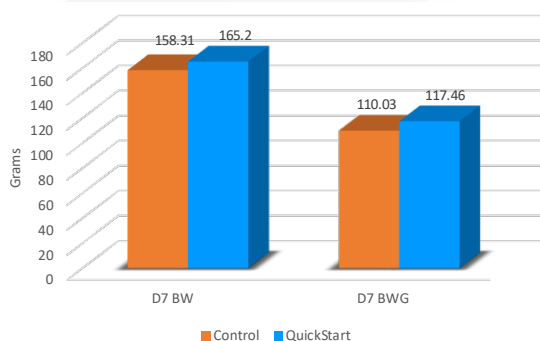

QuickStart

START QUICK TO FINISH STRONG

Early access to feed and water is critical to maximize bird health and performance. Long transport times can result in birds using the nutrition found in the yolk to survive. This means that vital maternal antibodies and lipids meant for cellular building blocks are used as energy, affecting immune status, growth performance, and inducing ketosis.

Day 7 performance of broiler chicks given QuickStart after hatch compared to control

QuickStart is a proprietary blend of nutrients, palatants, and attractants designed to provide a highly digestible first meal during transport and prevent ketosis in young poultry. This results in improved feed intake, 7 day weights, and immune status.

Description

QuickStart is a perinatal nutrition supplement meant to prevent ketosis in young poultry during long transport times.

Feeding recommendations

Hydrate before use. Mix 1:1 with water and apply to chick/poult transport boxes at a rate of 2-3 grams per bird.