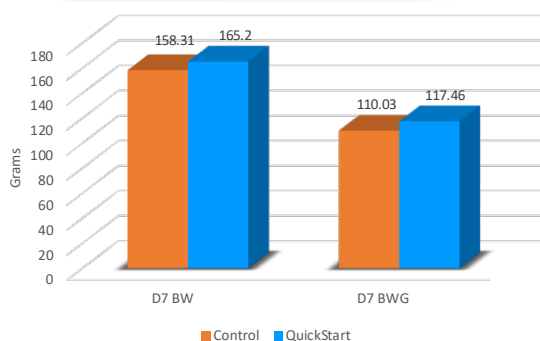

QuickStart

START QUICK TO FINISH STRONG

Day 7 performance of broiler chicks given QuickStart after hatch compared to control

Early access to feed and water is critical to maximize bird health and performance. Long transport times can result in birds using the nutrition found in the yolk to survive. This means that vital maternal antibodies and lipids meant for cellular building blocks are used as energy, affecting immune status, growth performance, and inducing ketosis.

QuickStart is a proprietary blend of nutrients, palatants, and attractants designed to provide a highly digestible first meal during transport and prevent ketosis in young poultry. This results in improved feed intake, 7 day weights, and immune status.

Description

QuickStart is a perinatal nutrition supplement meant to prevent ketosis in young poultry during long transport times.

Feeding recommendations

Hydrate before use. Mix 1:1 with water and apply to chick/poult transport boxes at a rate of 2-3 grams per bird.